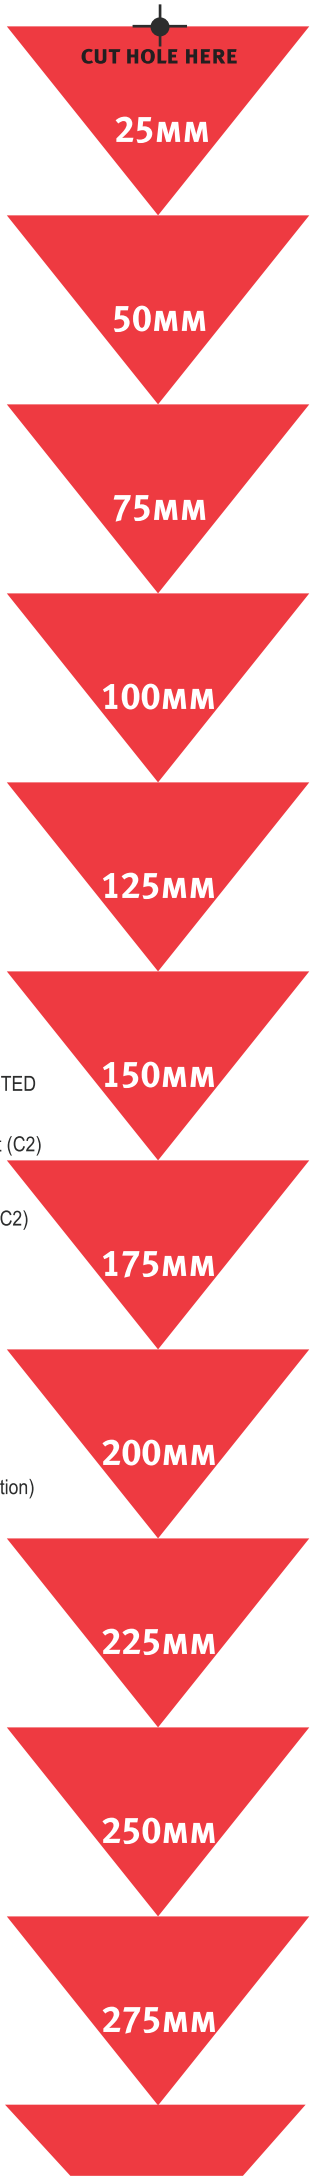

**USE THIS SHEET TO OBTAIN THE CORRECT SIZE FOR YOUR KNOX BACK PROTECTOR.**

**PLACE THE HOLE ON THE NAPE OF THE NECK THEN GET SOMEONE TO MEASURE OFF DISTANCE TO YOUR WAIST.**

**CHECK THAT THIS CHART HAS BEEN PRINTED OUT AT ACTUAL 100% SIZE BY CONFIRMING THE MEASUREMENTS.**

**KNOW YOUR SPINE... AND YOU WILL KNOW WHY IT HAS TO BE PROTECTED**