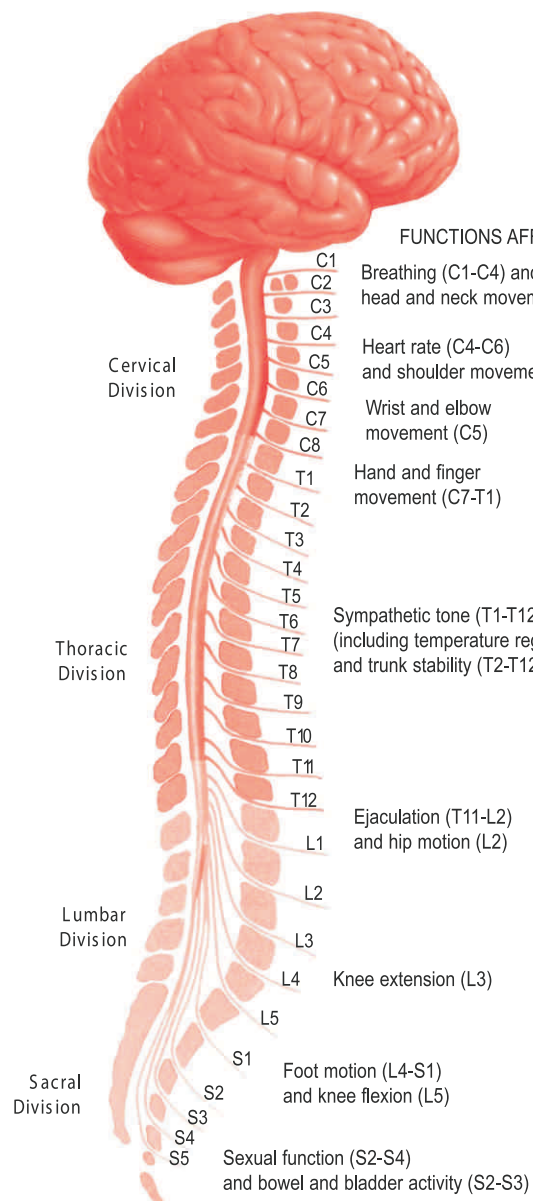

**USE THIS SHEET TO OBTAIN THE CORRECT SIZE FOR YOUR KNOX BACK PROTECTOR.**

**PLACE THE HOLE ON THE NAPE OF THE NECK THEN GET SOMEONE TO MEASURE OFF DISTANCE TO YOUR WAIST.**

**CHECK THAT THIS CHART HAS BEEN PRINTED OUT AT ACTUAL 100% SIZE BY CONFIRMING THE MEASUREMENTS.**

**KNOW YOUR SPINE... AND YOU WILL KNOW WHY IT HAS TO BE PROTECTED**

## SIZE GUIDE FOR BACK PROTECTORS

**EN1621/2, THE CE REGULATIONS FOR BACK PROTECTORS SPECIFY THE MINIMUM AREA OF THE BACK WHICH SHOULD BE PROTECTED.**

**THIS AREA VARIES DEPENDING ON THE LENGTH OF YOUR TORSO. KNOX BACK PROTECTORS ARE MADE IN MANY DIFFERENT SIZES, FROM CHILDENS TO ADULTS AND IS THE ONLY BRAND TO FULLY COMPLY WITH CE REGULATIONS.**

**DON'T GET CAUGHT OUT AND BUY THE WRONG SIZE.**

- AWARD WINNING DESIGNS.**
- FREE REPLACEMENT IF DAMAGED IN A ROAD TRAFFIC ACCIDENT IN THE FIRST YEAR.**
- LIGHT AND COMFORTABLE TO SUIT ALL RIDERS.**
- HONEYCOMB TECHNOLOGY FOR MAXIMUM IMPACT RESISTANCE.**